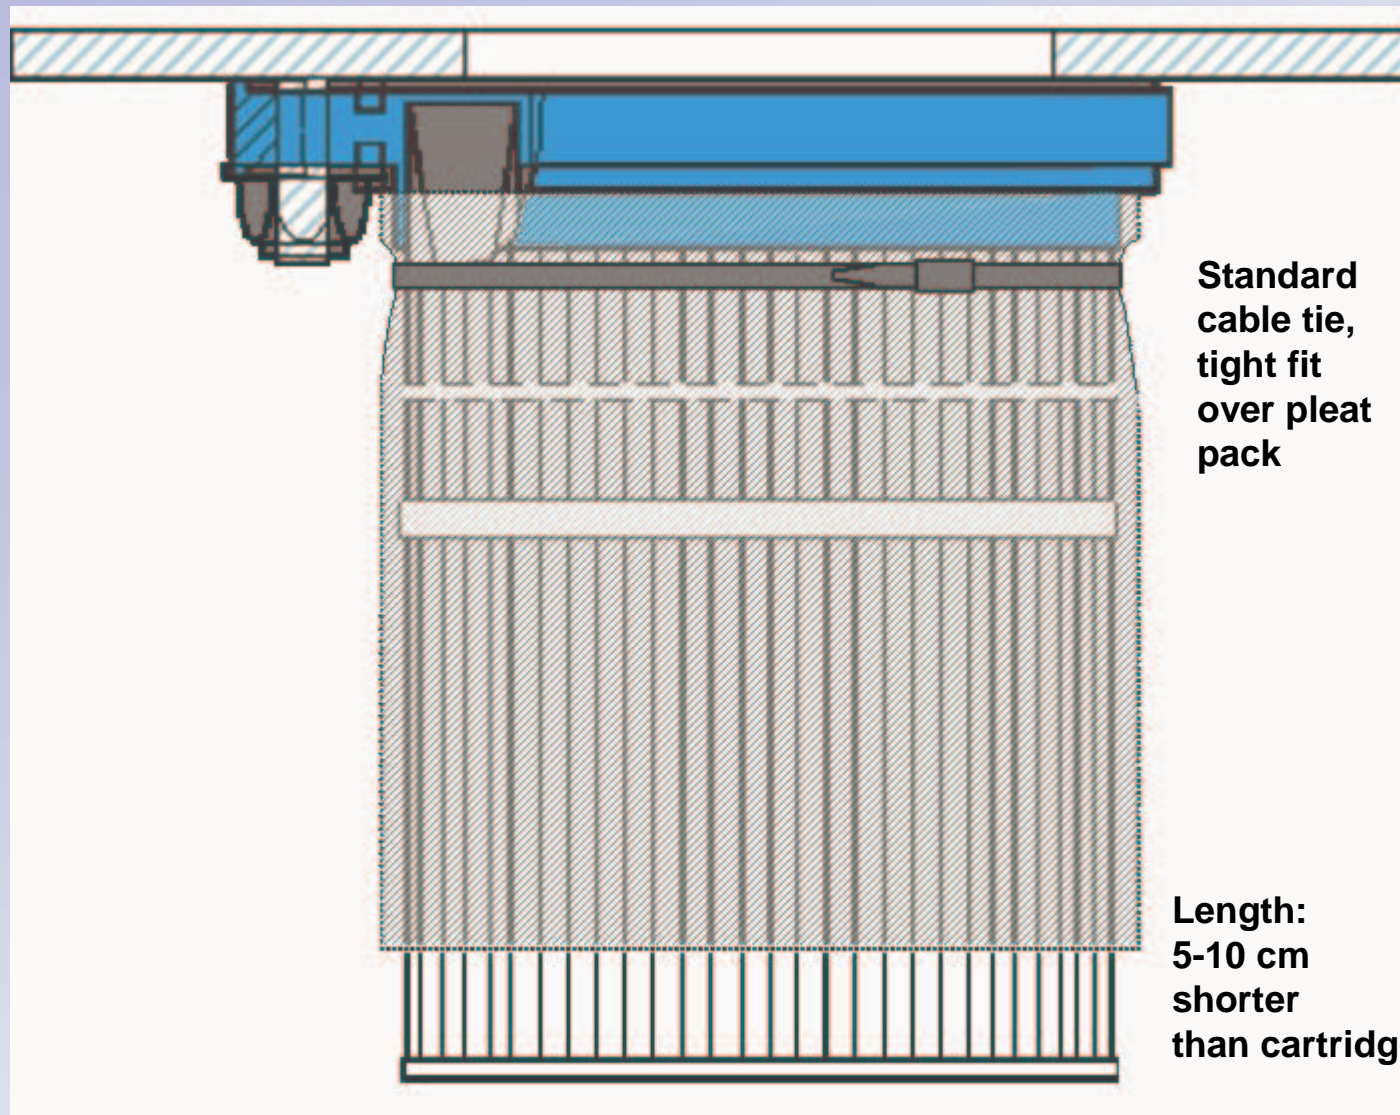

CPS – mounting instructions

**Standard
cable tie,
tight fit
over pleat
pack**

**Length:
5-10 cm
shorter
than cartridge**